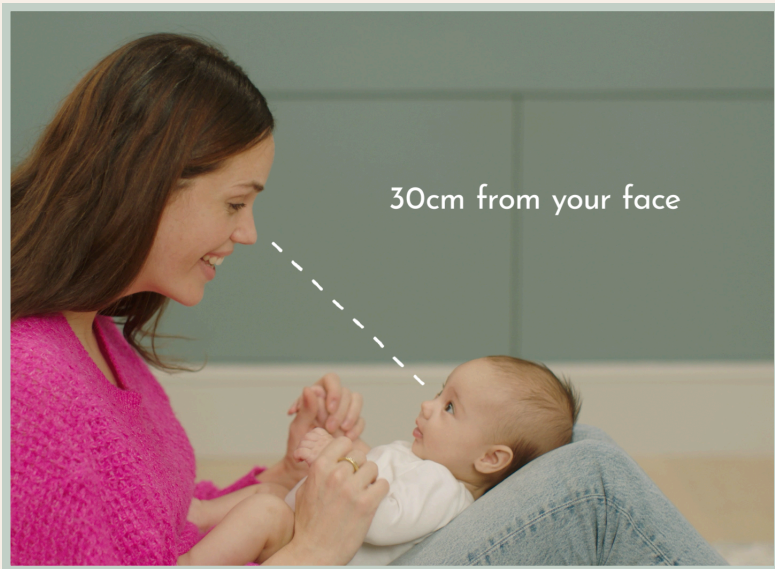

## Playing with Your Baby

Discover our specially designed video that offers simple, joyful play ideas to support your baby's development from term to 3 months.

30cm from your face

Scan the QR code to watch now!